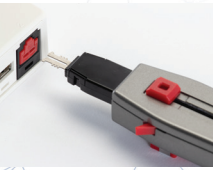

Part Number	Part Description
-------------	------------------

Horizontal Cable	
PUP6AHD04BU-G	Category 6A Vari-MaTriX High Density U/UTP copper cable, plenum, 4-pair, Blue.

Jack Modules and Modular Plugs	
FC-ICCP1MBU	TX6A™ Category 6A UTP FieldCord™ Connector for field termination of 4-pair UTP cable to connect devices with confined port spaces.
FP6X88MTG	TX6A™ Category 6A Field Term Plug for field termination of 4-pair UTP cable. Compatible with Category 6A, Category 6, and Category 5e systems.
FPUD6X88MTG	TX6A™ Category 6A Field Term Plug with up-down angled wire cap for field termination of 4-pair UTP cable. Compatible with Category 6A, Category 6, and Category 5e systems.
CJ6X88TGBU	Category 6A, RJ45, 8-position, 8-wire universal jack module with MaTriX technology, Blue. Supports high-bandwidth applications and is ideal for running next generation Power over Ethernet (PoE++). UL Rated: UL 1863 and UL 2043.
CJUDCAPBU-C	Category 6A 45° angled up/down TG wire cap provides improved cable routing to jacks in confined spaces; 100 pk.