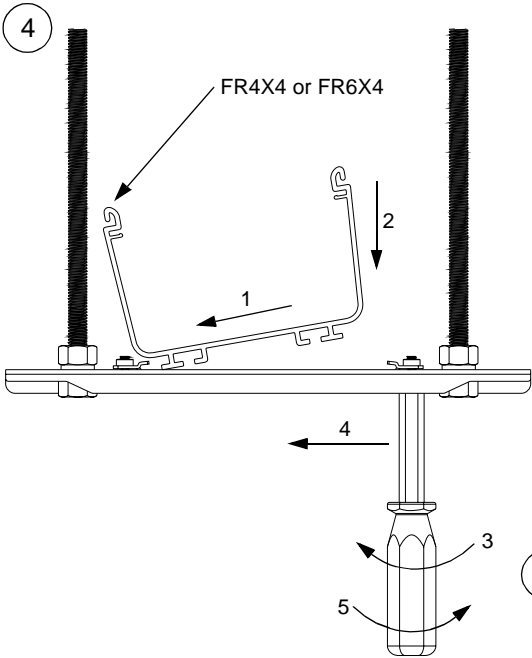

INSTALLATION INSTRUCTIONS

© Panduit Corp. 2001

Printed in U.S.A.