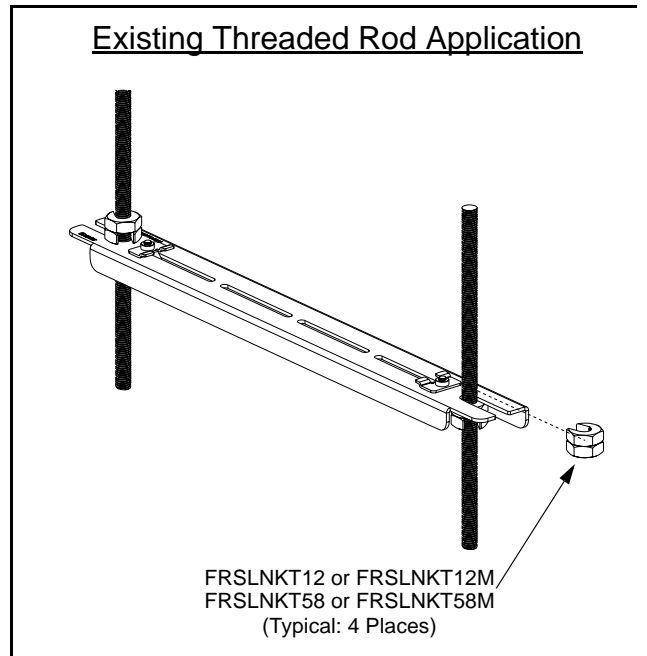

INSTALLATION INSTRUCTIONS

Instruction Sheet RW153B

WORLDWIDE SUBSIDIARIES AND SALES OFFICES

17301 Ridgeland Avenue
Tinley Park, IL 60477-3901
Web Site: www.panduit.com/ncg

Fax: 866-449-1702
Technical Support: 866-405-6656
E-mail: netconnsupport@panduit.com