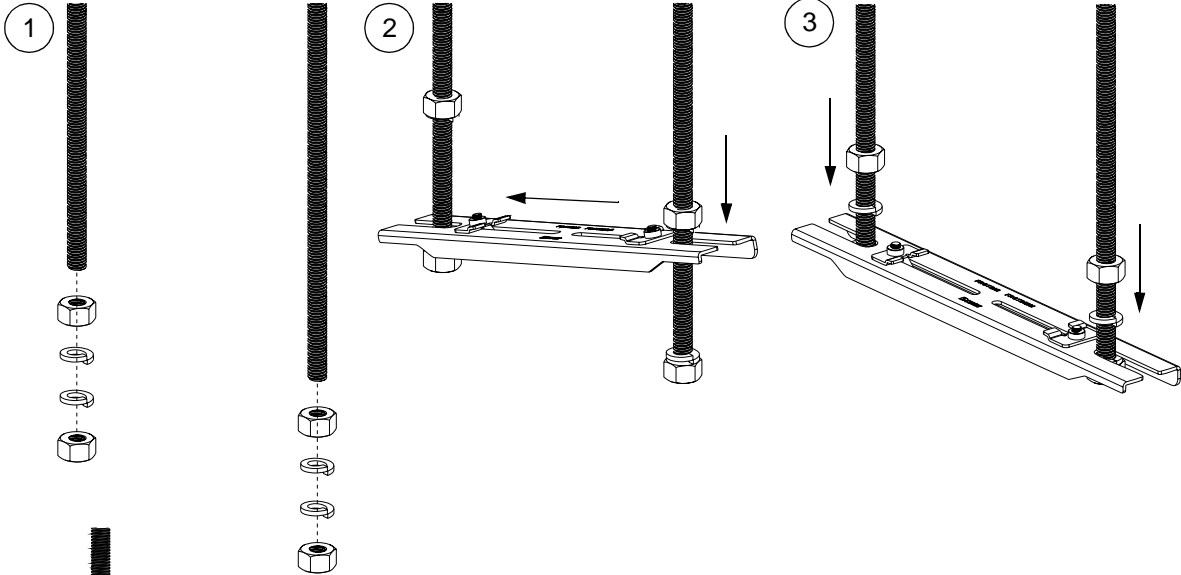

INSTALLATION INSTRUCTIONS

© Panduit Corp. 2001

Printed in U.S.A.