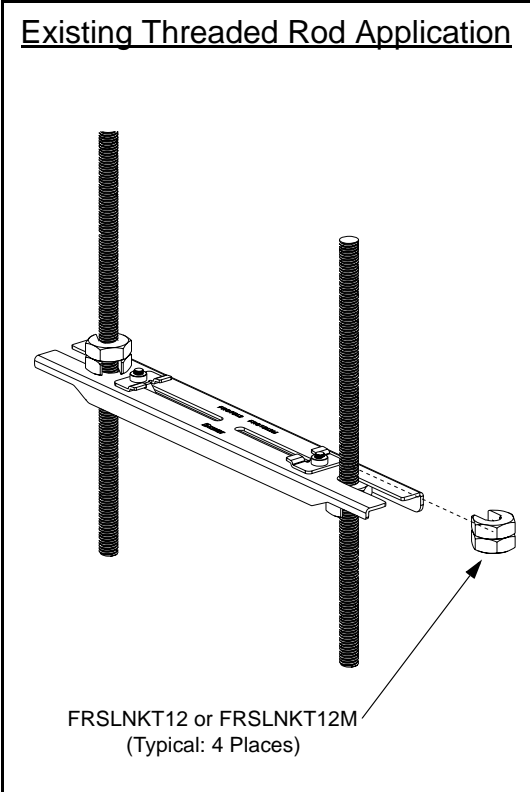

INSTALLATION INSTRUCTIONS

© Panduit Corp. 2001

Printed in U.S.A.