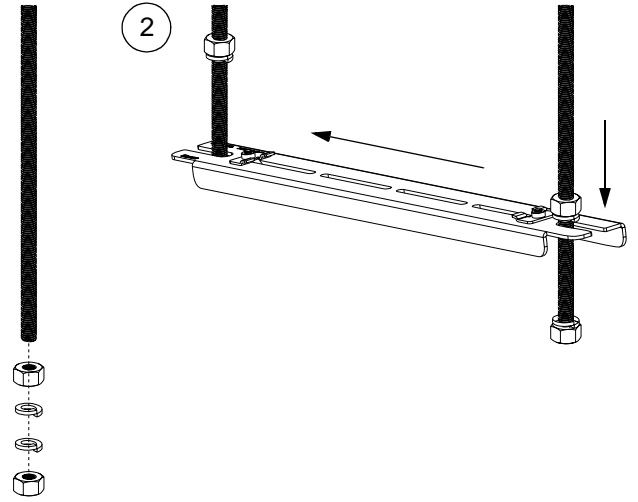

INSTALLATION INSTRUCTIONS

Instruction Sheet RW153B

WORLDWIDE SUBSIDIARIES AND SALES OFFICES

17301 Ridgeland Avenue
Tinley Park, IL 60477-3901
Web Site: www.panduit.com/ncg

Fax: 866-449-1702
Technical Support: 866-405-6656
E-mail: netconnsupport@panduit.com