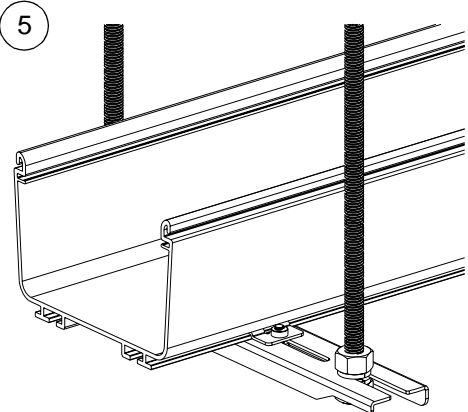

INSTALLATION INSTRUCTIONS

© Panduit Corp. 2001

Printed in U.S.A.