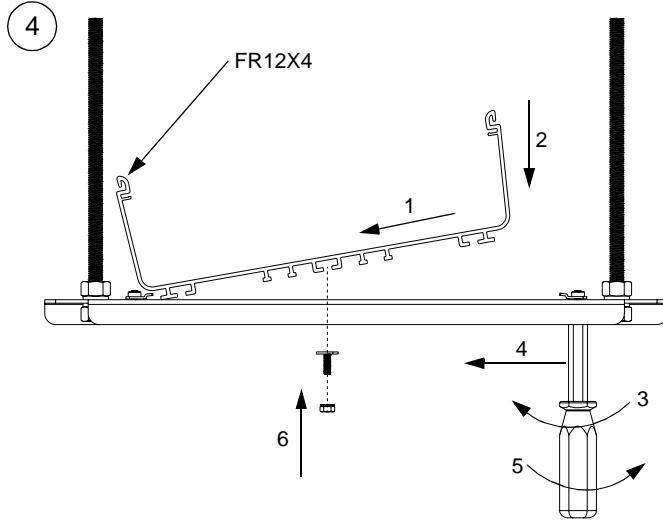

INSTALLATION INSTRUCTIONS

Instruction Sheet RW153B

WORLDWIDE SUBSIDIARIES AND SALES OFFICES

17301 Ridgeland Avenue
Tinley Park, IL 60477-3901
Web Site: www.panduit.com/ncg

Fax: 866-449-1702
Technical Support: 866-405-6656
E-mail: netconnsupport@panduit.com