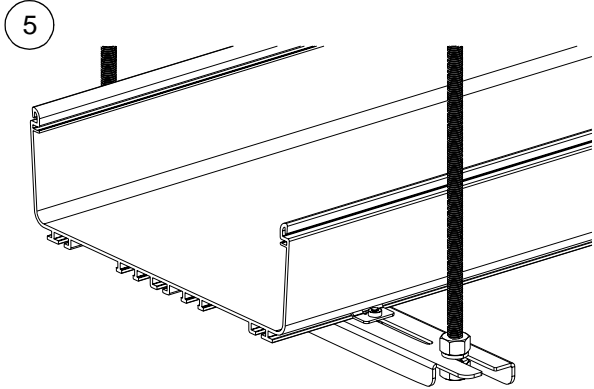

INSTALLATION INSTRUCTIONS

Instruction Sheet RW153B

WORLDWIDE SUBSIDIARIES AND SALES OFFICES

17301 Ridgeland Avenue
Tinley Park, IL 60477-3901
Web Site: www.panduit.com/ncg

Fax: 866-449-1702
Technical Support: 866-405-6656
E-mail: netconnsupport@panduit.com