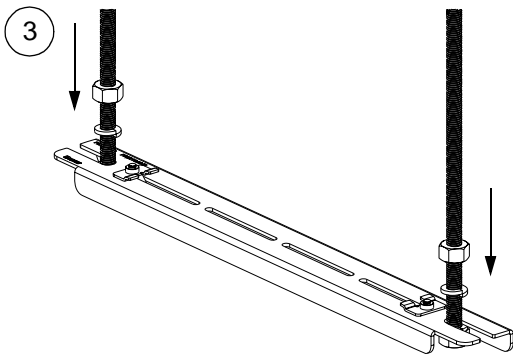

INSTALLATION INSTRUCTIONS

Instruction Sheet RW153B

WORLDWIDE SUBSIDIARIES AND SALES OFFICES

17301 Ridgeland Avenue
Tinley Park, IL 60477-3901
Web Site: www.panduit.com/ncg

Fax: 866-449-1702
Technical Support: 866-405-6656
E-mail: netconnsupport@panduit.com