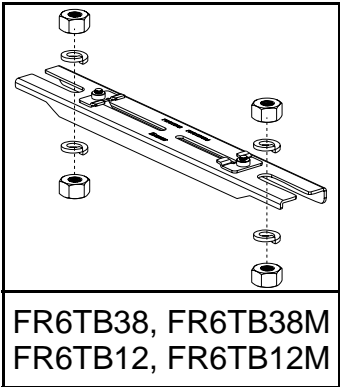

INSTALLATION INSTRUCTIONS

© Panduit Corp. 2001

Printed in U.S.A.