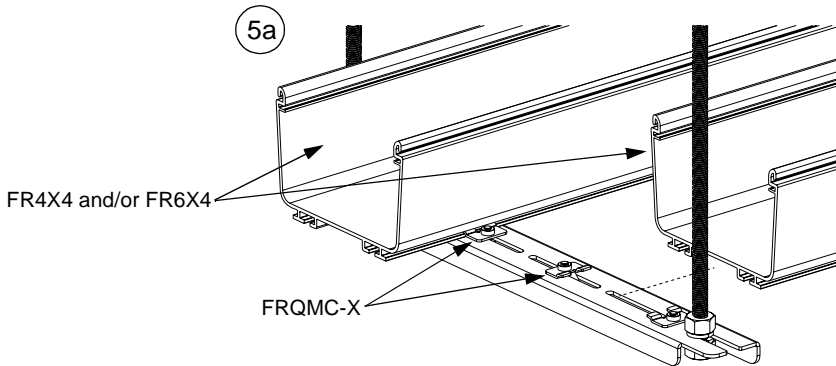

INSTALLATION INSTRUCTIONS

Instruction Sheet RW153B

WORLDWIDE SUBSIDIARIES AND SALES OFFICES

17301 Ridgeland Avenue
Tinley Park, IL 60477-3901
Web Site: www.panduit.com/ncg

Fax: 866-449-1702
Technical Support: 866-405-6656
E-mail: netconnsupport@panduit.com