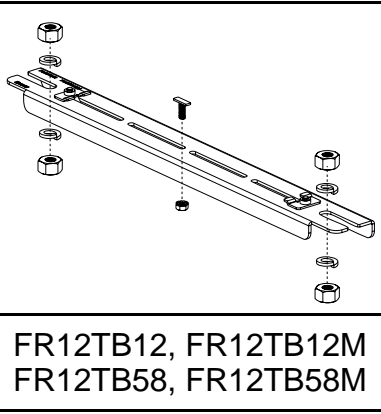

INSTALLATION INSTRUCTIONS

Instruction Sheet RW153B

WORLDWIDE SUBSIDIARIES AND SALES OFFICES

17301 Ridgeland Avenue
Tinley Park, IL 60477-3901
Web Site: www.panduit.com/ncg

Fax: 866-449-1702
Technical Support: 866-405-6656
E-mail: netconnsupport@panduit.com